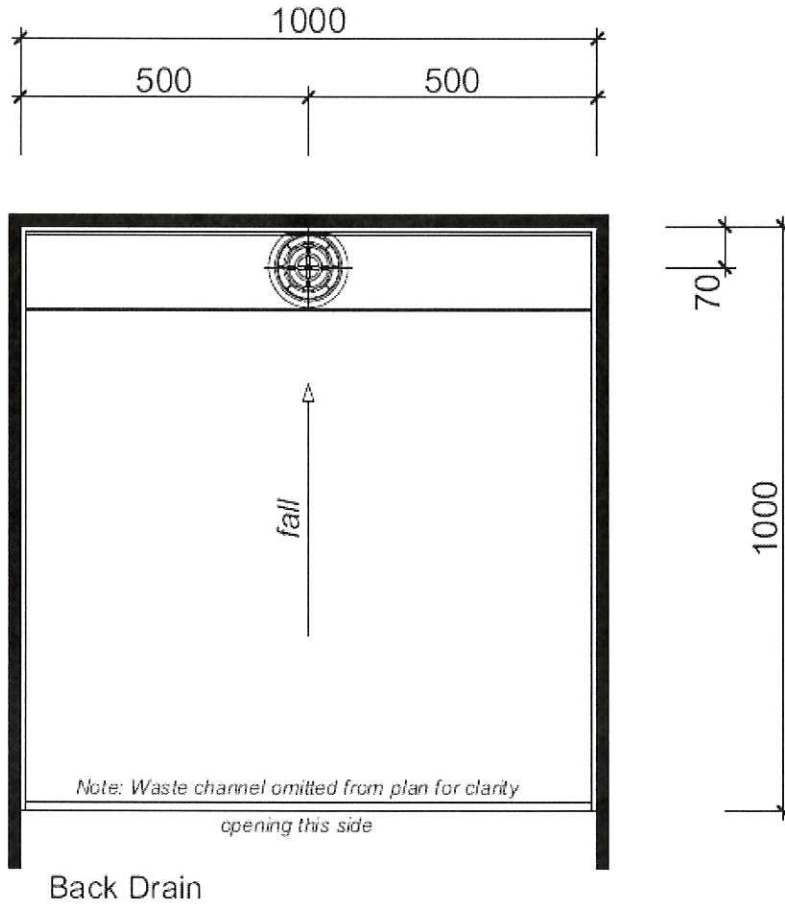

BRENNER

TILEABLE SHOWER TRAY

3WALL SHOWER BACK DRAIN 1000 x 1000 / HINGED DOOR

CODE

DESCRIPTION

BRT-3W-1X1	Tiled Base & Tiled Walls 1000x1000 2 Wall Base & Screens Package
BRW-3W-1X1-T	White Base & Tiled Walls 1000x1000 2 Wall Base & Screens Package
BRW 3W-1X1-A	White Base & Acrylic Walls 1000x1000 2 Wall Base & Screens Package
BRW-3W-1X1-E	White Base & Ellure Walls 1000x1000 2 Wall Base & Screens Package