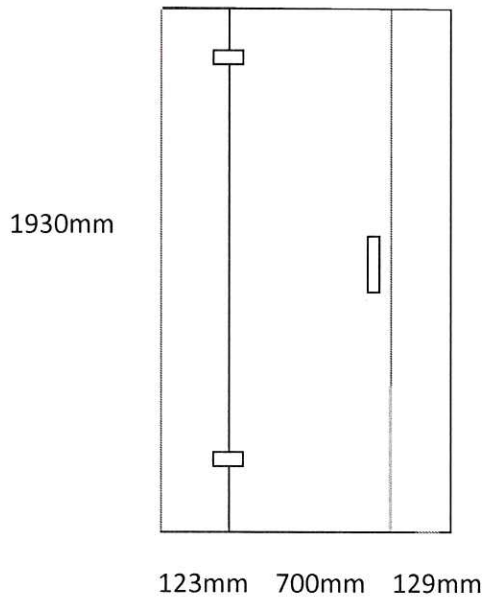

BRENNER

TILEABLE SHOWER TRAY

3WALL SHOWER BACK DRAIN 1000 x 1000 / HINGED DOOR

CODE

DESCRIPTION

BRT-3W-1X1	Tiled Base & Tiled Walls 1000x1000 2 Wall Base & Screens Package
BRW-3W-1X1-T	White Base & Tiled Walls 1000x1000 2 Wall Base & Screens Package
BRW 3W-1X1-A	White Base & Acrylic Walls 1000x1000 2 Wall Base & Screens Package
BRW-3W-1X1-E	White Base & Ellure Walls 1000x1000 2 Wall Base & Screens Package