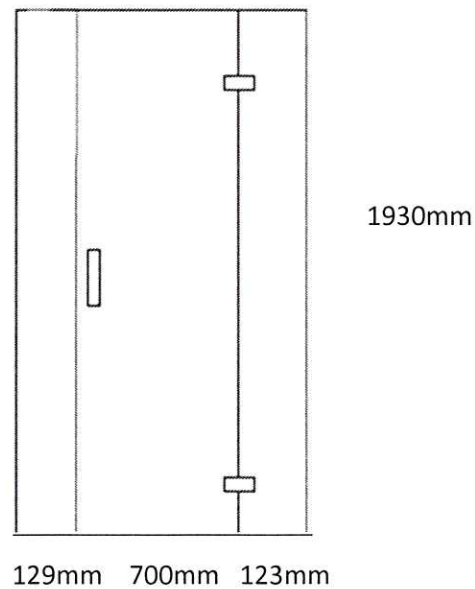

BRENNER

TILEABLE SHOWER TRAY

3WALL SHOWER BACK DRAIN 1000 x 1000 / HINGED DOOR

CODE

DESCRIPTION

BRT-3W-1X1	Tiled Base & Tiled Walls 1000x1000 2 Wall Base & Screens Package
BRW-3W-1X1-T	White Base & Tiled Walls 1000x1000 2 Wall Base & Screens Package
BRW 3W-1X1-A	White Base & Acrylic Walls 1000x1000 2 Wall Base & Screens Package
BRW-3W-1X1-E	White Base & Ellure Walls 1000x1000 2 Wall Base & Screens Package