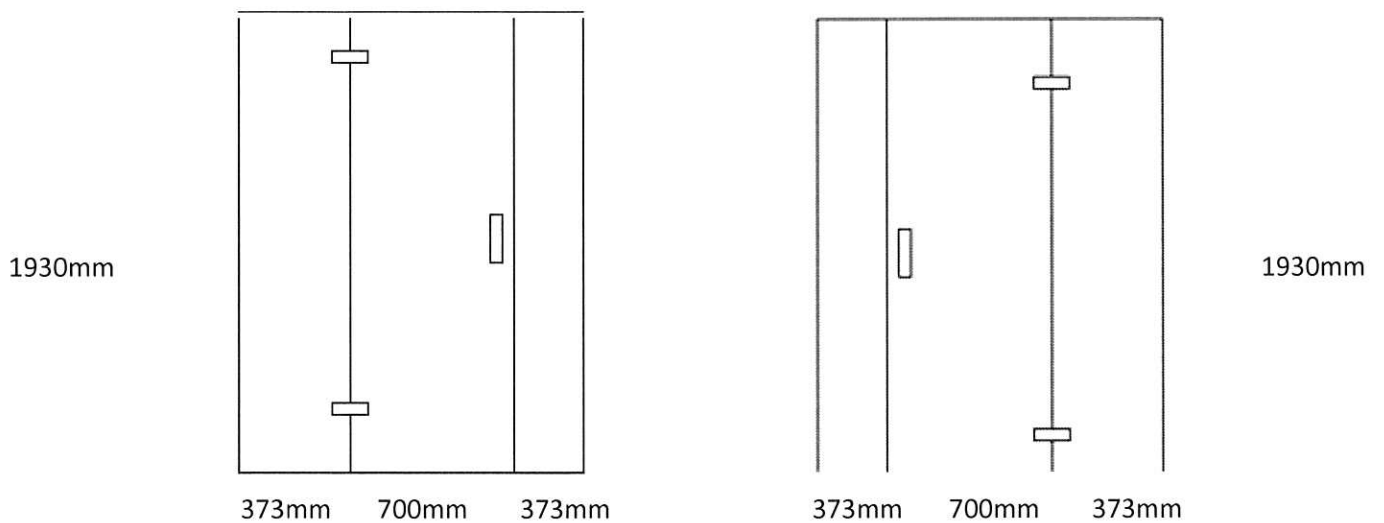

BRENNER

TILEABLE SHOWER TRAY

3WALL SHOWER BACK DRAIN 1500 x 900 / HINGED DOOR

Back Drain

CODE

DESCRIPTION

BRT-3W-15X9	Tiled Base & Tiled Walls 1500x900 2 Wall Base & Screens Package
BRW-3W-15X9-T	White Base & Tiled Walls 1500x900 2 Wall Base & Screens Package
BRW 3W-15X9-A	White Base & Acrylic Walls 1500x900 2 Wall Base & Screens Package
BRW-3W-15X9-E	White Base & Ellure Walls 1500x900 2 Wall Base & Screens Package