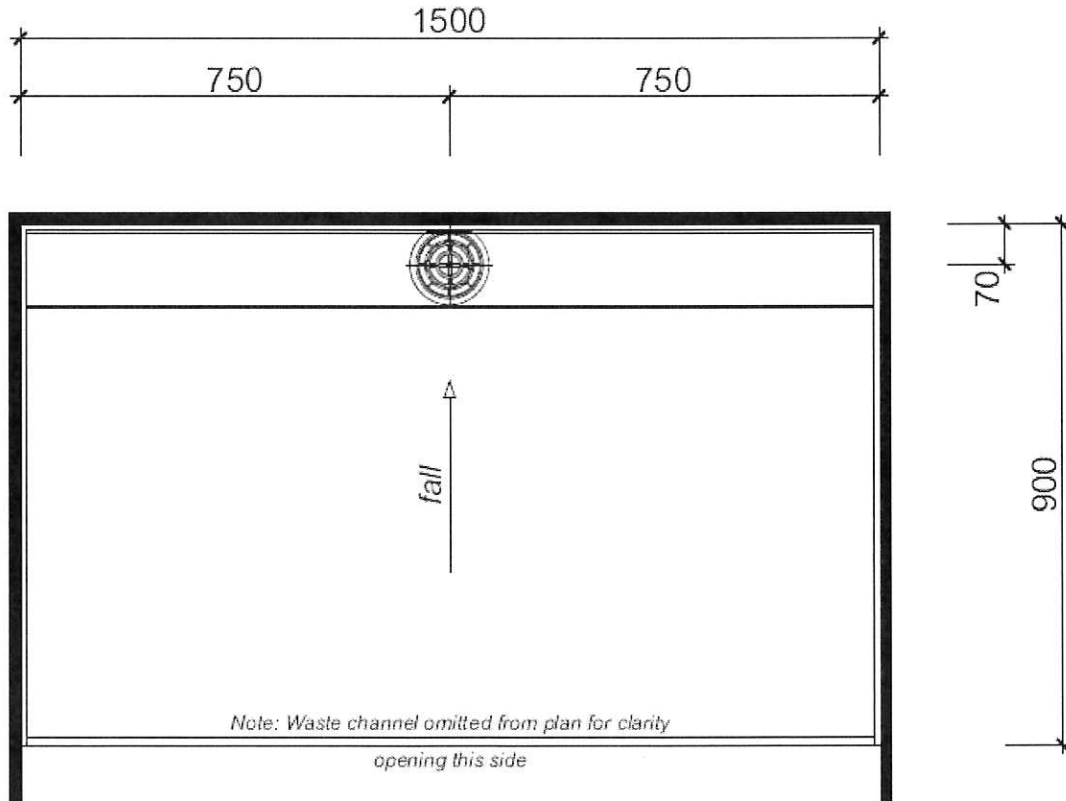

BRENNER

TILEABLE SHOWER TRAY

3WALL SHOWER BACK DRAIN 1500 x 900 / HINGED DOOR

Back Drain

CODE

DESCRIPTION

BRT-3W-15X9	Tiled Base & Tiled Walls 1500x900 2 Wall Base & Screens Package
BRW-3W-15X9-T	White Base & Tiled Walls 1500x900 2 Wall Base & Screens Package
BRW 3W-15X9-A	White Base & Acrylic Walls 1500x900 2 Wall Base & Screens Package
BRW-3W-15X9-E	White Base & Ellure Walls 1500x900 2 Wall Base & Screens Package