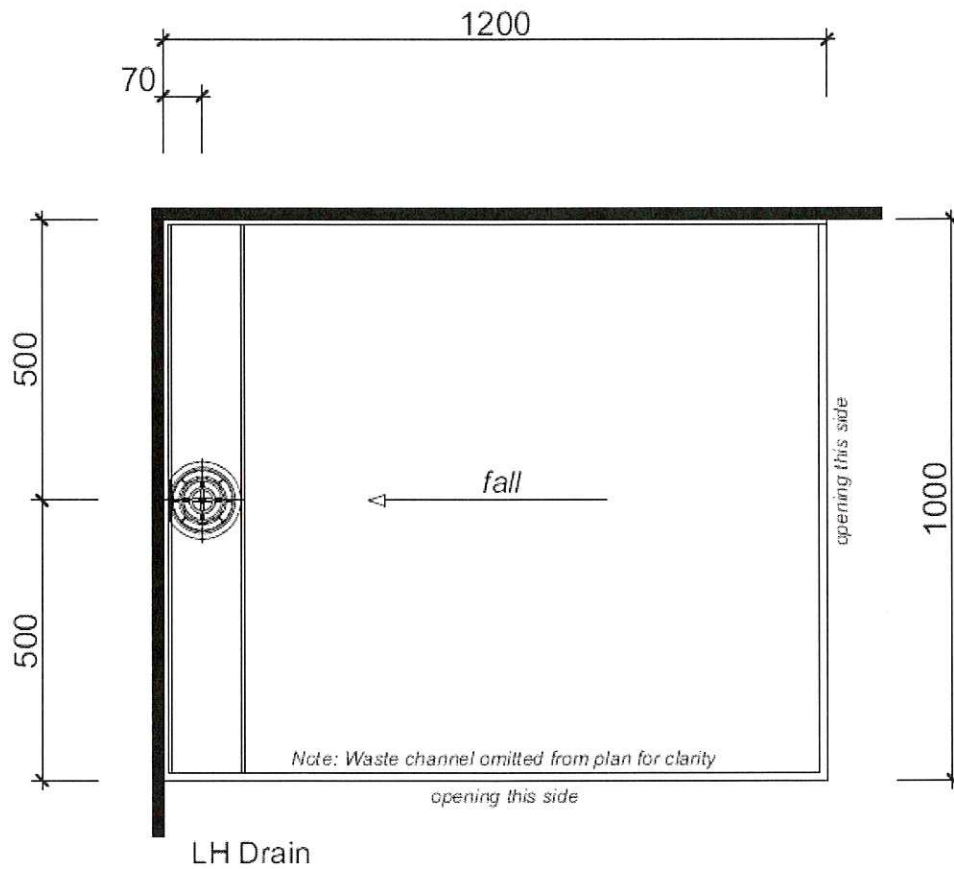

# BRENNER

TILEABLE SHOWER TRAY

2WALL SHOWER LH DRAIN  
1200 x 1000 / HINGED DOOR

**CODE**

**DESCRIPTION**

BRT-2W-12X1	Tiled Base & Tiled Walls 1200x1000 2 Wall Base & Screens Package
BRW-2W-12X1-T	White Base & Tiled Walls 1200x1000 2 Wall Base & Screens Package
BRW-2W-12X1-A	White Base & Acrylic Walls 1200x1000 2 Wall Base & Screens Package
BRW-2W-12X1-E	White Base & Ellure Walls 1200x1000 2 Wall Base & Screens Package