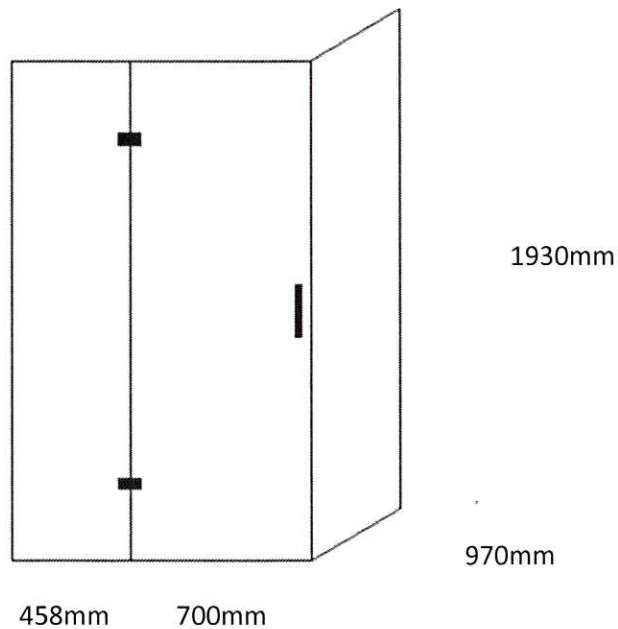

# BRENNER

TILEABLE SHOWER TRAY

2WALL SHOWER LH DRAIN  
1200 x 1000 / HINGED DOOR

**CODE**

**DESCRIPTION**

BRT-2W-12X1	Tiled Base & Tiled Walls 1200x1000 2 Wall Base & Screens Package
BRW-2W-12X1-T	White Base & Tiled Walls 1200x1000 2 Wall Base & Screens Package
BRW-2W-12X1-A	White Base & Acrylic Walls 1200x1000 2 Wall Base & Screens Package
BRW-2W-12X1-E	White Base & Ellure Walls 1200x1000 2 Wall Base & Screens Package