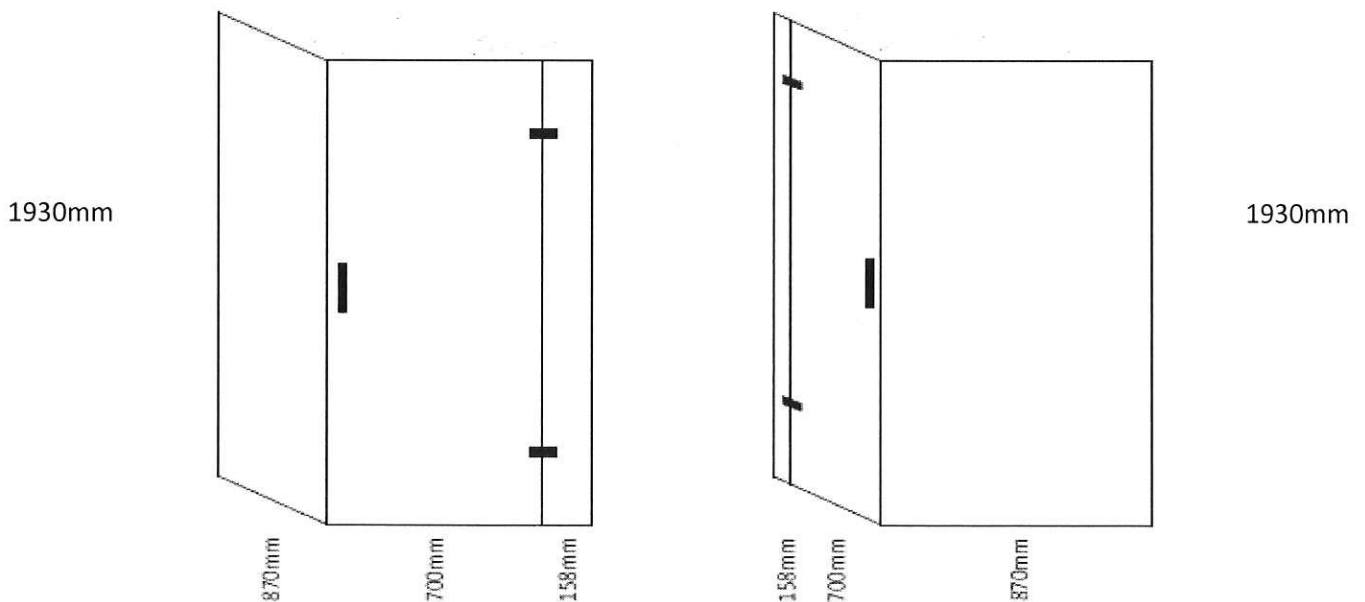

# BRENNER

TILEABLE SHOWER TRAY

## 2WALL SHOWER RH DRAIN 900 x 900 / HINGED DOOR

RH Drain

### DESCRIPTION

BRT-2W-9X9	Tiled Base & Tiled Walls 900x900 2 Wall Base & Screens Package
BRW-2W-9X9-T	White Base & Tiled Walls 900x900 2 Wall Base & Screens Package
BRW-2W-9X9-A	White Base & Acrylic Walls 900x900 2 Wall Base & Screens Package
BRW-2W-9X9-E	White Base & Ellure Walls 900x900 2 Wall Base & Screens Package