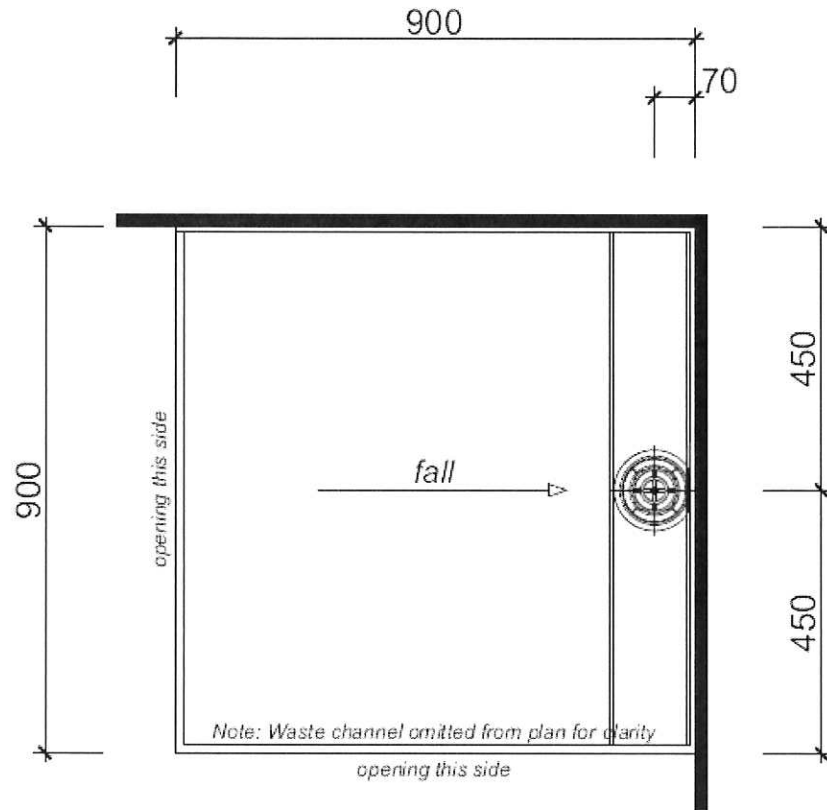

# BRENNER

TILEABLE SHOWER TRAY

## 2WALL SHOWER RH DRAIN 900 x 900 / HINGED DOOR

RH Drain

### DESCRIPTION

BRT-2W-9X9	Tiled Base & Tiled Walls 900x900 2 Wall Base & Screens Package
BRW-2W-9X9-T	White Base & Tiled Walls 900x900 2 Wall Base & Screens Package
BRW-2W-9X9-A	White Base & Acrylic Walls 900x900 2 Wall Base & Screens Package
BRW-2W-9X9-E	White Base & Ellure Walls 900x900 2 Wall Base & Screens Package