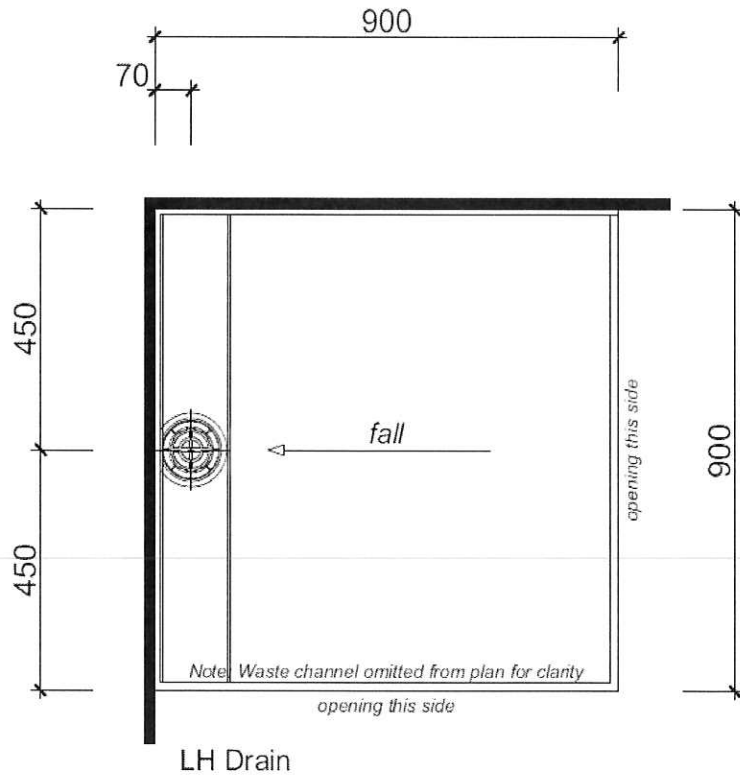

BRENNER

TILEABLE SHOWER TRAY

2WALL SHOWER LH DRAIN 900 x 900 / HINGED DOOR

1930mm

1930mm

CODE

DESCRIPTION

BRT-2W-9X9	Tiled Base & Tiled Walls 900x900 2 Wall Base & Screens Package
BRW-2W-9X9-T	White Base & Tiled Walls 900x900 2 Wall Base & Screens Package
BRW-2W-9X9-A	White Base & Acrylic Walls 900x900 2 Wall Base & Screens Package
BRW-2W-9X9-E	White Base & Ellure Walls 900x900 2 Wall Base & Screens Package