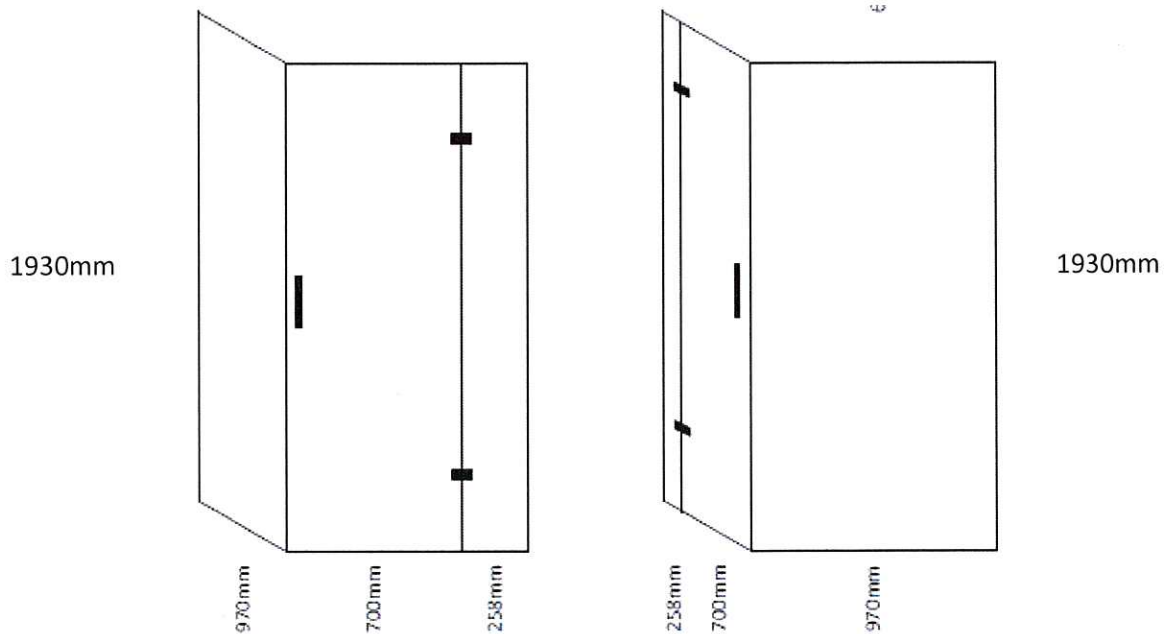

# BRENNER

TILEABLE SHOWER TRAY

## 2WALL SHOWER RH DRAIN 1000 x 1000 / HINGED DOOR

### DESCRIPTION

BRT-2W-1X1	Tiled Base & Tiled Walls 1000x1000 2 Wall Base & Screens Package
BRW-2W-1X1-T	White Base & Tiled Walls 1000x1000 2 Wall Base & Screens Package
BRW-2W-1X1-A	White Base & Acrylic Walls 1000x1000 2 Wall Base & Screens Package
BRW-2W-1X1-E	White Base & Ellure Walls 1000x1000 2 Wall Base & Screens Package