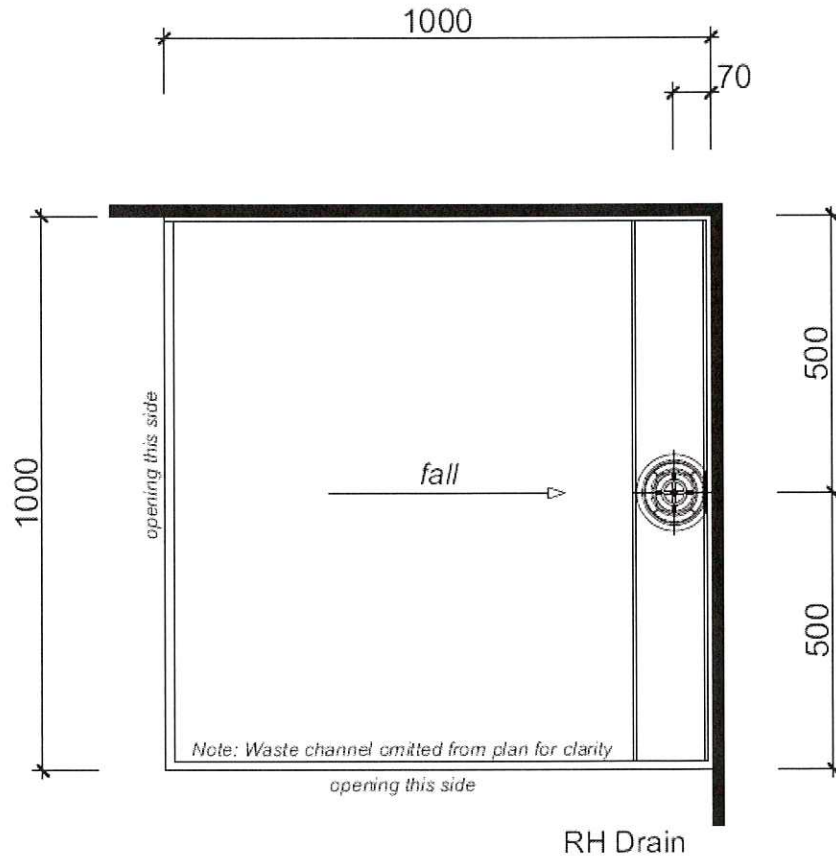

# BRENNER

TILEABLE SHOWER TRAY

## 2WALL SHOWER RH DRAIN 1000 x 1000 / HINGED DOOR

### DESCRIPTION

BRT-2W-1X1	Tiled Base & Tiled Walls 1000x1000 2 Wall Base & Screens Package
BRW-2W-1X1-T	White Base & Tiled Walls 1000x1000 2 Wall Base & Screens Package
BRW-2W-1X1-A	White Base & Acrylic Walls 1000x1000 2 Wall Base & Screens Package
BRW-2W-1X1-E	White Base & Ellure Walls 1000x1000 2 Wall Base & Screens Package