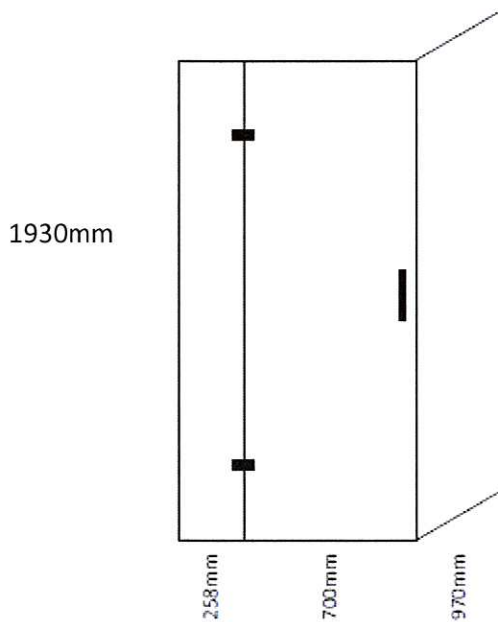

BRENNER

TILEABLE SHOWER TRAY

2WALL SHOWER LH DRAIN 1000 x 1000 / HINGED DOOR

CODE

DESCRIPTION

BRT-2W-1X1	Tiled Base & Tiled Walls 1000x1000 2 Wall Base & Screens Package
BRW-2W-1X1-T	White Base & Tiled Walls 1000x1000 2 Wall Base & Screens Package
BRW-2W-1X1-A	White Base & Acrylic Walls 1000x1000 2 Wall Base & Screens Package
BRW-2W-1X1-E	White Base & Ellure Walls 1000x1000 2 Wall Base & Screens Package