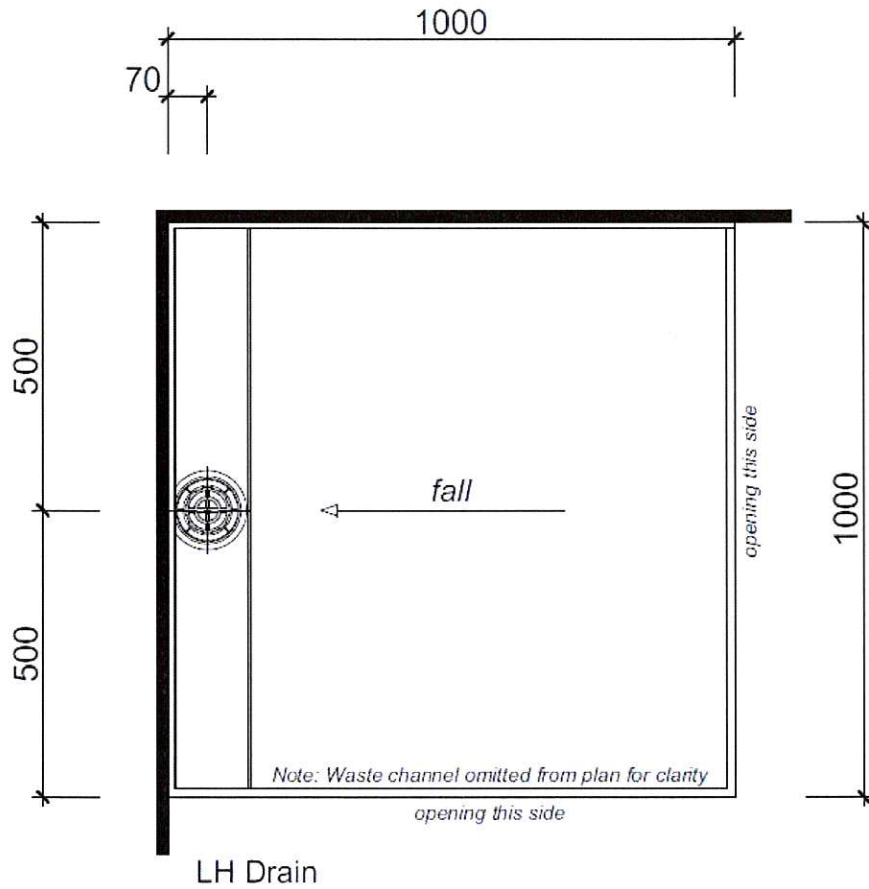

BRENNER

TILEABLE SHOWER TRAY

2WALL SHOWER LH DRAIN 1000 x 1000 / HINGED DOOR

CODE

DESCRIPTION

BRT-2W-1X1	Tiled Base & Tiled Walls 1000x1000 2 Wall Base & Screens Package
BRW-2W-1X1-T	White Base & Tiled Walls 1000x1000 2 Wall Base & Screens Package
BRW-2W-1X1-A	White Base & Acrylic Walls 1000x1000 2 Wall Base & Screens Package
BRW-2W-1X1-E	White Base & Ellure Walls 1000x1000 2 Wall Base & Screens Package