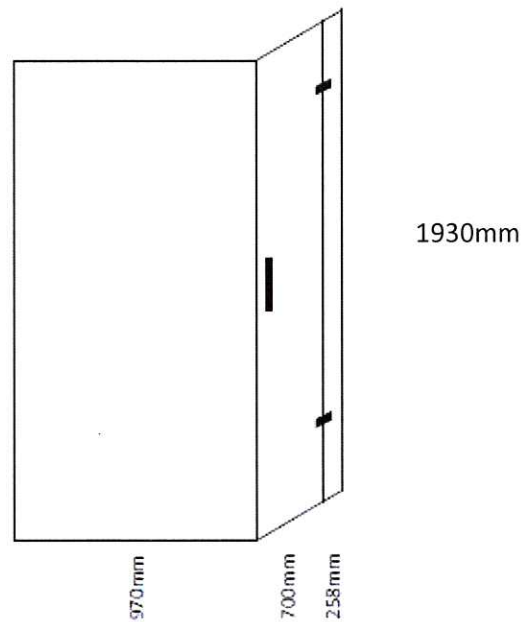

BRENNER

TILEABLE SHOWER TRAY

2WALL SHOWER LH DRAIN 1000 x 1000 / HINGED DOOR

CODE

DESCRIPTION

BRT-2W-1X1	Tiled Base & Tiled Walls 1000x1000 2 Wall Base & Screens Package
BRW-2W-1X1-T	White Base & Tiled Walls 1000x1000 2 Wall Base & Screens Package
BRW-2W-1X1-A	White Base & Acrylic Walls 1000x1000 2 Wall Base & Screens Package
BRW-2W-1X1-E	White Base & Ellure Walls 1000x1000 2 Wall Base & Screens Package