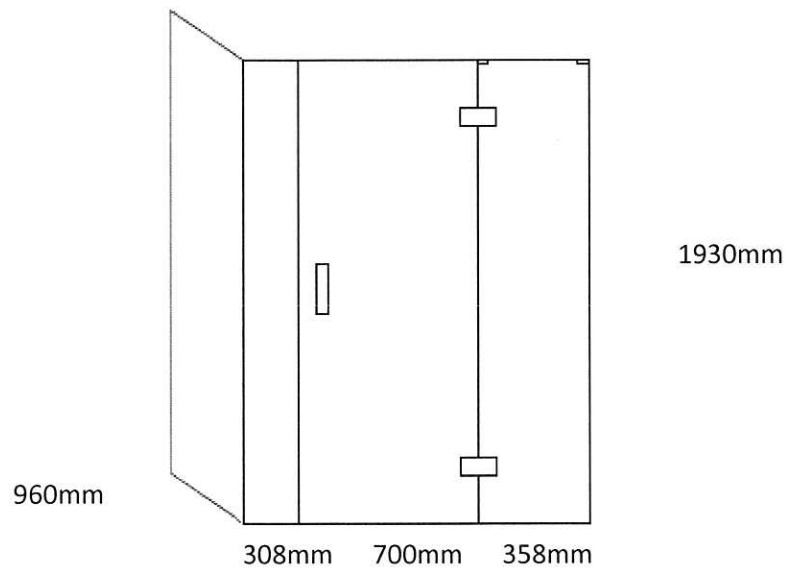

BRENNER

TILEABLE SHOWER TRAY

2WALL SHOWER RH DRAIN 1400 x 1000 / HINGED DOOR

CODE

DESCRIPTION

BRT-2W-14X1	Tiled Base & Tiled Walls 1400x1000 2 Wall Base & Screens Package
BRW-2W-14X1-T	White Base & Tiled Walls 1400x1000 2 Wall Base & Screens Package
BRW-2W-14X1-A	White Base & Acrylic Walls 1400x1000 2 Wall Base & Screens Package
BRW-2W-14X1-E	White Base & Ellure Walls 1400x1000 2 Wall Base & Screens Package