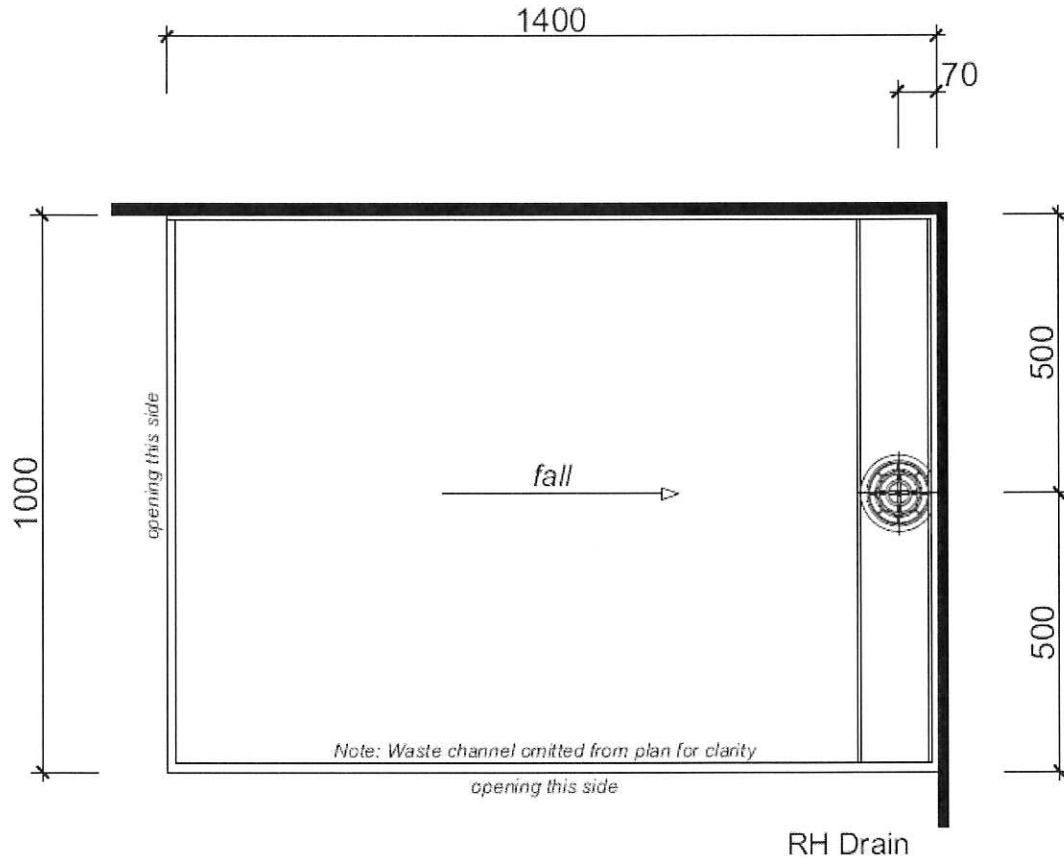

BRENNER

TILEABLE SHOWER TRAY

2WALL SHOWER RH DRAIN 1400 x 1000 / HINGED DOOR

CODE

DESCRIPTION

BRT-2W-14X1	Tiled Base & Tiled Walls 1400x1000 2 Wall Base & Screens Package
BRW-2W-14X1-T	White Base & Tiled Walls 1400x1000 2 Wall Base & Screens Package
BRW-2W-14X1-A	White Base & Acrylic Walls 1400x1000 2 Wall Base & Screens Package
BRW-2W-14X1-E	White Base & Ellure Walls 1400x1000 2 Wall Base & Screens Package