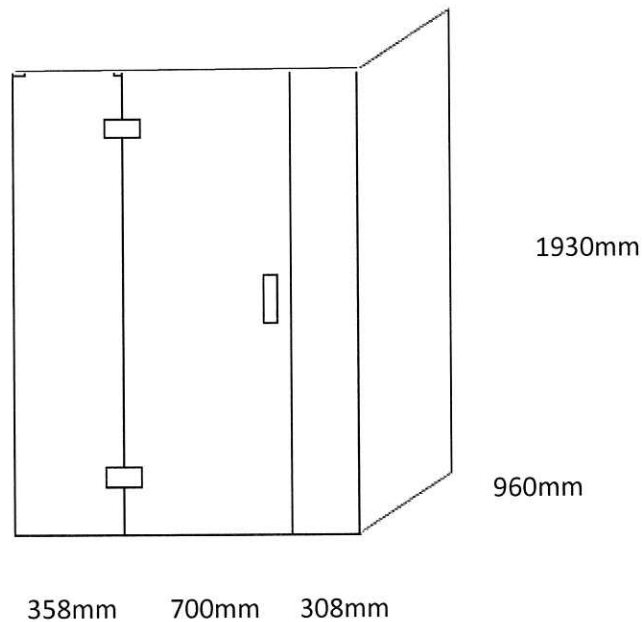

## 2WALL SHOWER LH DRAIN 1400 x 1000 / HINGED DOOR

### DESCRIPTION

|               |  |
|---------------|--|
| BRT-2W-14X1   | Tiled Base & Tiled Walls 1400x1000 2 Wall Base & Screens Package   |
| BRW-2W-14X1-T | White Base & Tiled Walls 1400x1000 2 Wall Base & Screens Package   |
| BRW-2W-14X1-A | White Base & Acrylic Walls 1400x1000 2 Wall Base & Screens Package |
| BRW-2W-14X1-E | White Base & Ellure Walls 1400x1000 2 Wall Base & Screens Package  |