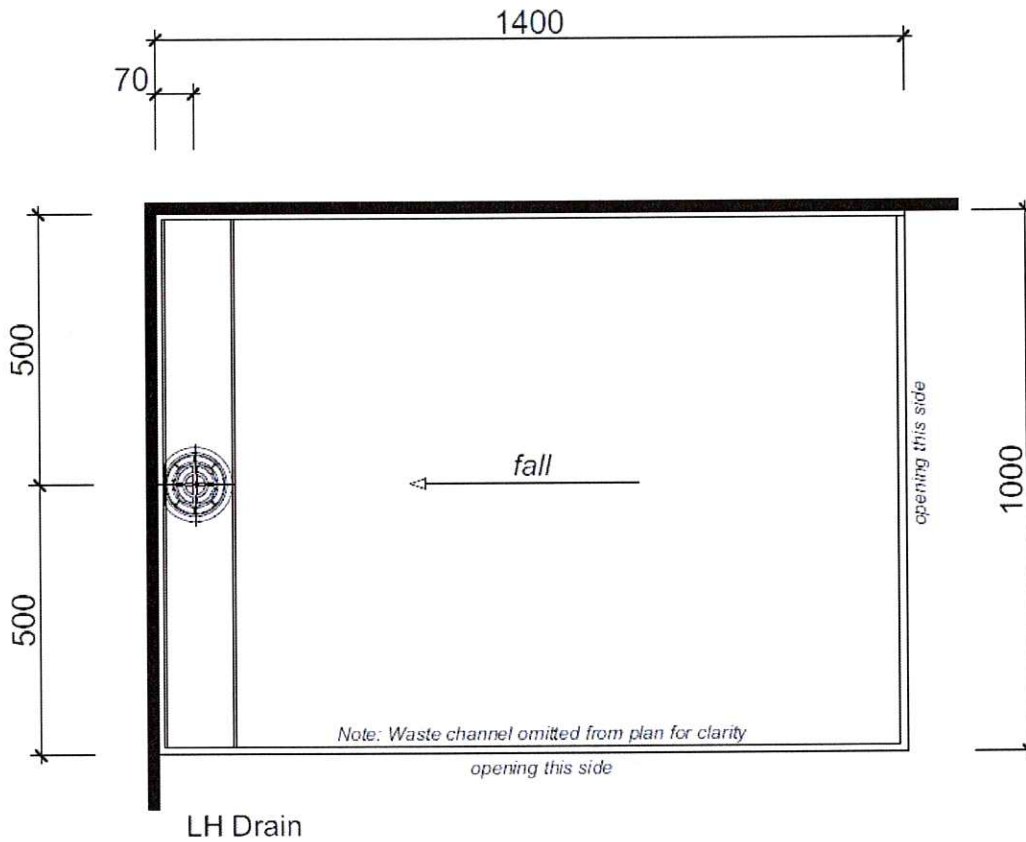

# BRENNER

TILEABLE SHOWER TRAY

## 2WALL SHOWER LH DRAIN 1400 x 1000 / HINGED DOOR

### DESCRIPTION

|               |  |
|---------------|--|
| BRT-2W-14X1   | Tiled Base & Tiled Walls 1400x1000 2 Wall Base & Screens Package   |
| BRW-2W-14X1-T | White Base & Tiled Walls 1400x1000 2 Wall Base & Screens Package   |
| BRW-2W-14X1-A | White Base & Acrylic Walls 1400x1000 2 Wall Base & Screens Package |
| BRW-2W-14X1-E | White Base & Ellure Walls 1400x1000 2 Wall Base & Screens Package  |