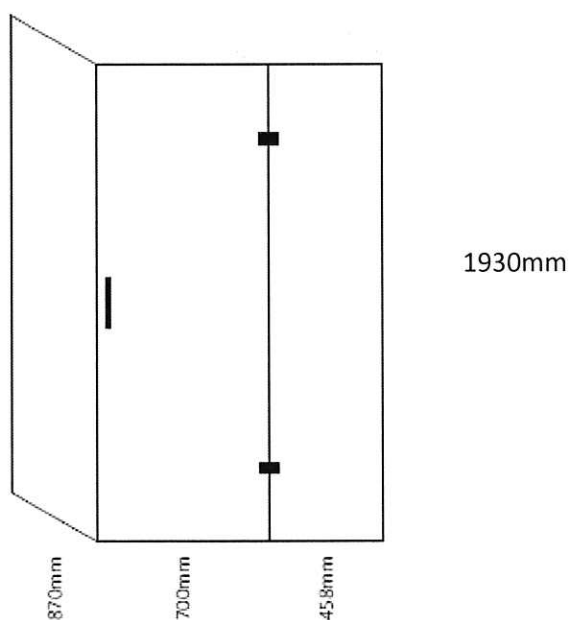

# BRENNER

TILEABLE SHOWER TRAY

2WALL SHOWER RH DRAIN  
1200 x 900 / HINGED DOOR

## DESCRIPTION

BRT-2W-12X9	Tiled Base & Tiled Walls 1200x900 2 Wall Base & Screens Package
BRW-2W-12X9-T	White Base & Tiled Walls 1200x900 2 Wall Base & Screens Package
BRW-2W-12X9-A	White Base & Acrylic Walls 1200x900 2 Wall Base & Screens Package
BRW-2W-12X9-E	White Base & Ellure Walls 1200x900 2 Wall Base & Screens Package