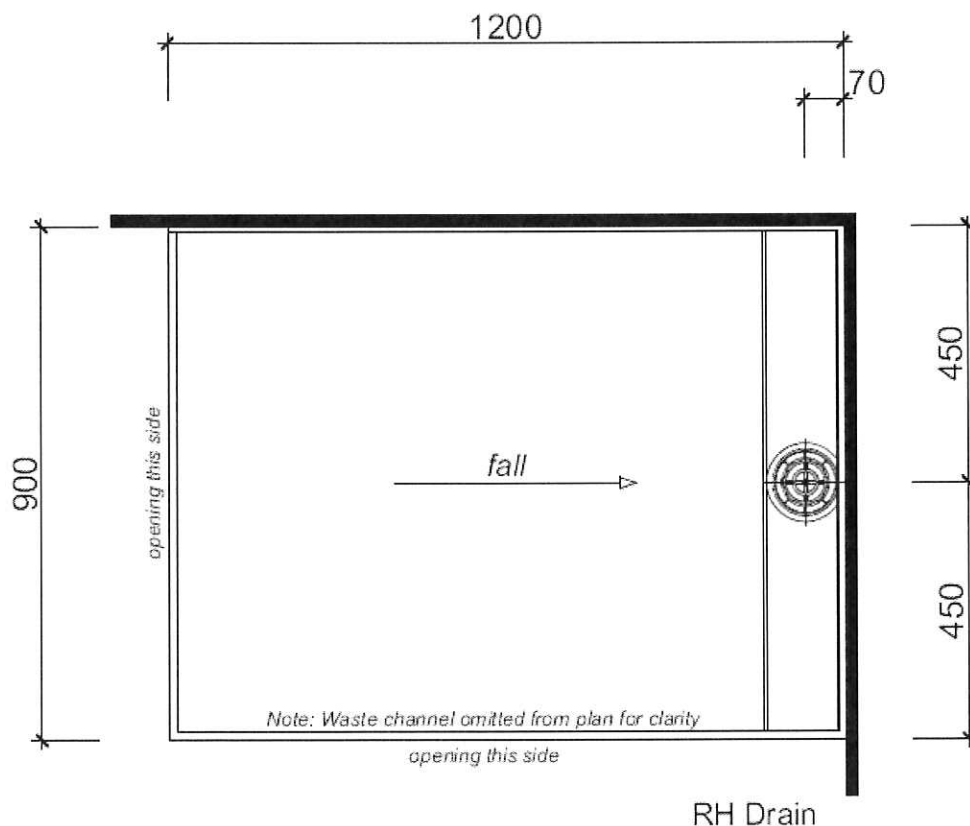

# BRENNER

TILEABLE SHOWER TRAY

2WALL SHOWER RH DRAIN  
1200 x 900 / HINGED DOOR

## DESCRIPTION

BRT-2W-12X9	Tiled Base & Tiled Walls 1200x900 2 Wall Base & Screens Package
BRW-2W-12X9-T	White Base & Tiled Walls 1200x900 2 Wall Base & Screens Package
BRW-2W-12X9-A	White Base & Acrylic Walls 1200x900 2 Wall Base & Screens Package
BRW-2W-12X9-E	White Base & Ellure Walls 1200x900 2 Wall Base & Screens Package