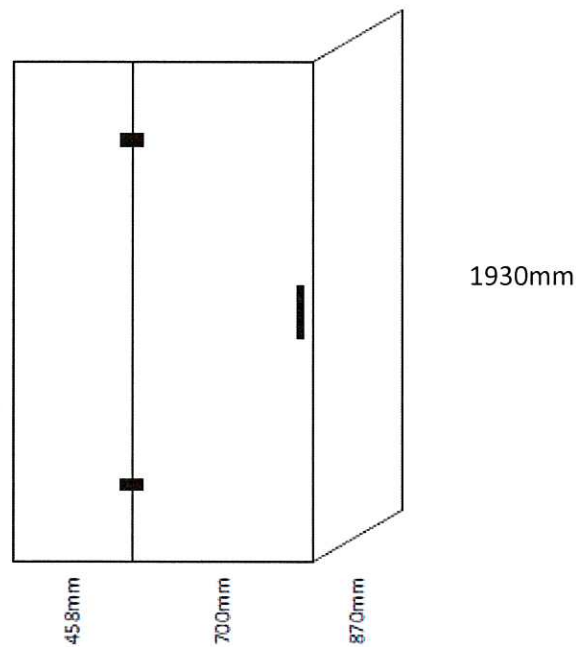

# BRENNER

TILEABLE SHOWER TRAY

2WALL SHOWER LH DRAIN  
1200 x 900 / HINGED DOOR

**CODE**

**DESCRIPTION**

BRT-2W-12X9	Tiled Base & Tiled Walls 1200x900 2 Wall Base & Screens Package
BRW-2W-12X9-T	White Base & Tiled Walls 1200x900 2 Wall Base & Screens Package
BRW-2W-12X9-A	White Base & Acrylic Walls 1200x900 2 Wall Base & Screens Package
BRW-2W-12X9-E	White Base & Ellure Walls 1200x900 2 Wall Base & Screens Package