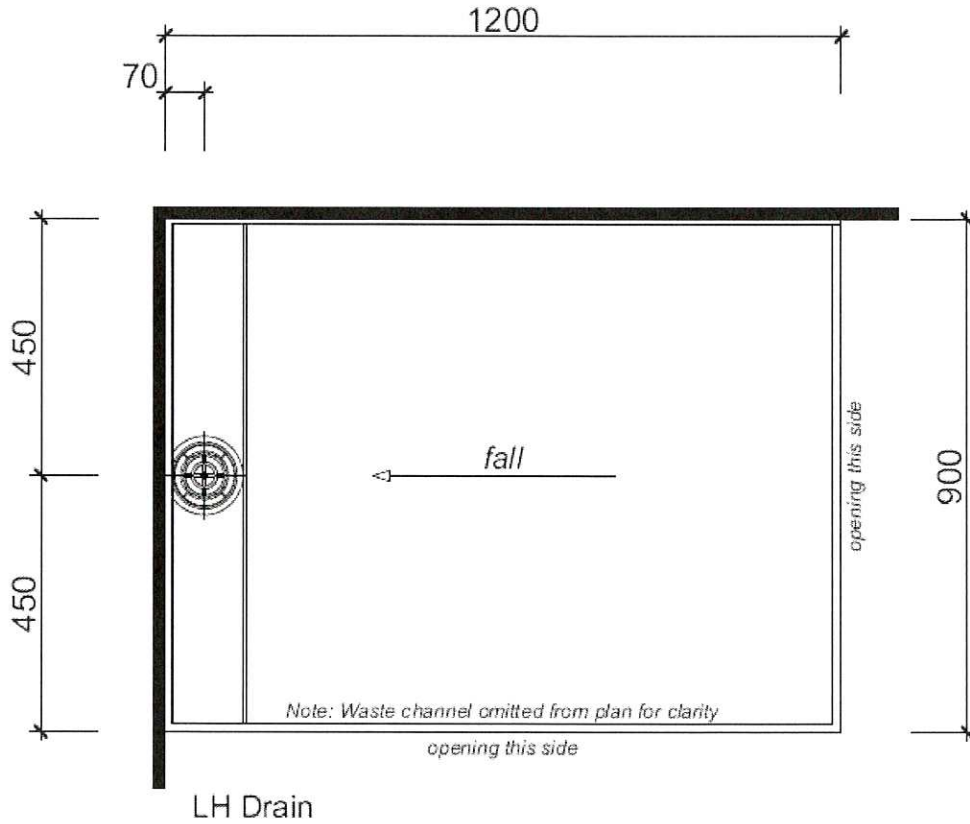

# BRENNER

TILEABLE SHOWER TRAY

2WALL SHOWER LH DRAIN  
1200 x 900 / HINGED DOOR

**CODE**

**DESCRIPTION**

BRT-2W-12X9	Tiled Base & Tiled Walls 1200x900 2 Wall Base & Screens Package
BRW-2W-12X9-T	White Base & Tiled Walls 1200x900 2 Wall Base & Screens Package
BRW-2W-12X9-A	White Base & Acrylic Walls 1200x900 2 Wall Base & Screens Package
BRW-2W-12X9-E	White Base & Ellure Walls 1200x900 2 Wall Base & Screens Package