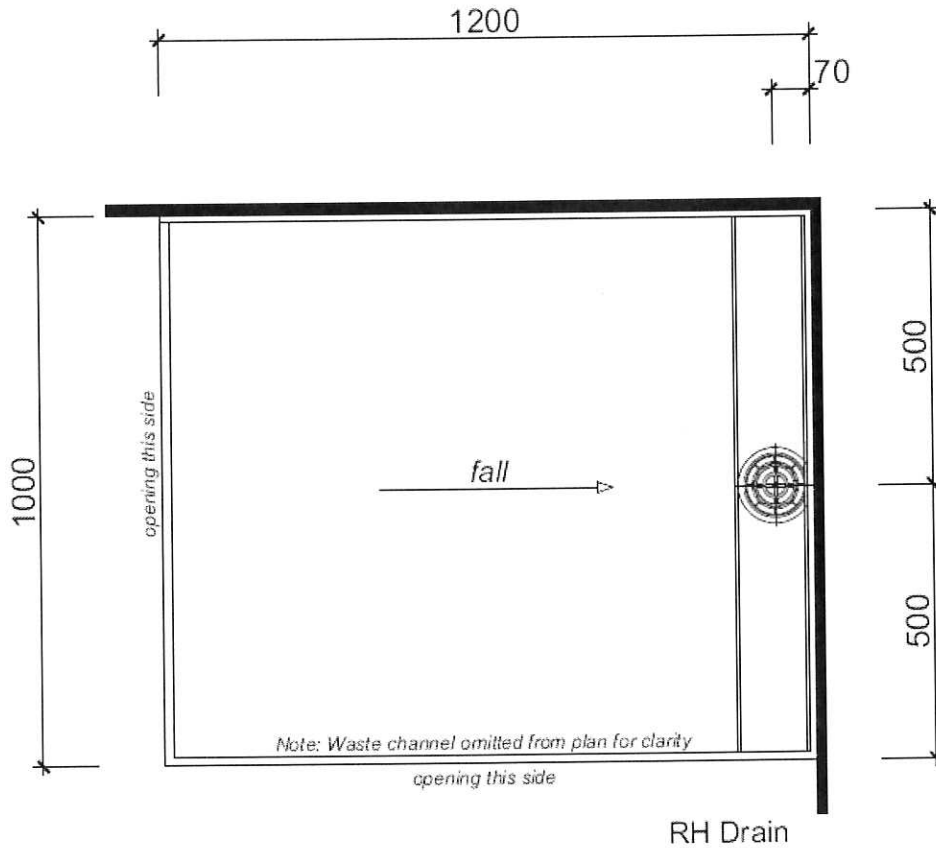

BRENNER

TILEABLE SHOWER TRAY

2WALL SHOWER RH DRAIN 1200 x 1000 / HINGED DOOR

CODE

DESCRIPTION

| | |
|---------------|--|
| BRT-2W-12X1 | Tiled Base & Tiled Walls 1200x1000 2 Wall Base & Screens Package |
| BRW-2W-12X1-T | White Base & Tiled Walls 1200x1000 2 Wall Base & Screens Package |
| BRW-2W-12X1-A | White Base & Acrylic Walls 1200x1000 2 Wall Base & Screens Package |
| BRW-2W-12X1-E | White Base & Ellure Walls 1200x1000 2 Wall Base & Screens Package |