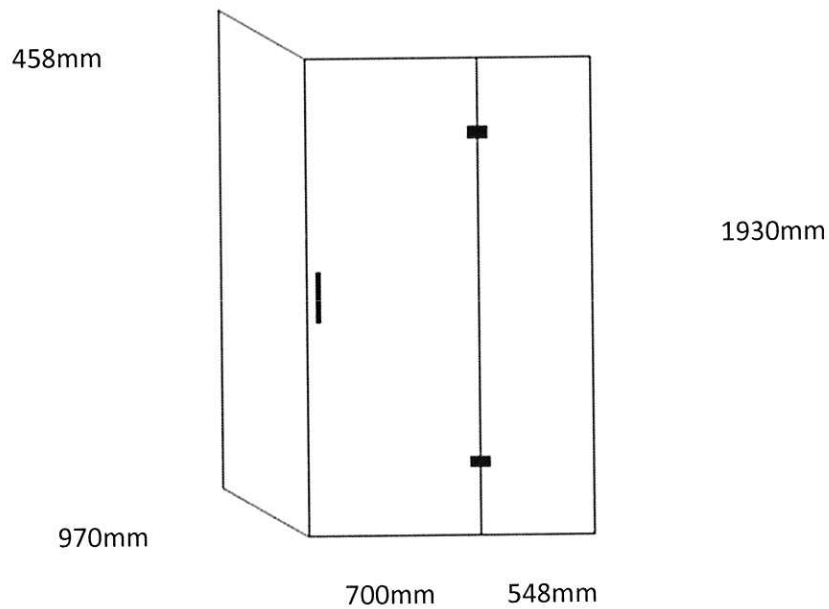

BRENNER

TILEABLE SHOWER TRAY

2WALL SHOWER RH DRAIN 1200 x 1000 / HINGED DOOR

CODE

DESCRIPTION

| | |
|---------------|--|
| BRT-2W-12X1 | Tiled Base & Tiled Walls 1200x1000 2 Wall Base & Screens Package |
| BRW-2W-12X1-T | White Base & Tiled Walls 1200x1000 2 Wall Base & Screens Package |
| BRW-2W-12X1-A | White Base & Acrylic Walls 1200x1000 2 Wall Base & Screens Package |
| BRW-2W-12X1-E | White Base & Ellure Walls 1200x1000 2 Wall Base & Screens Package |